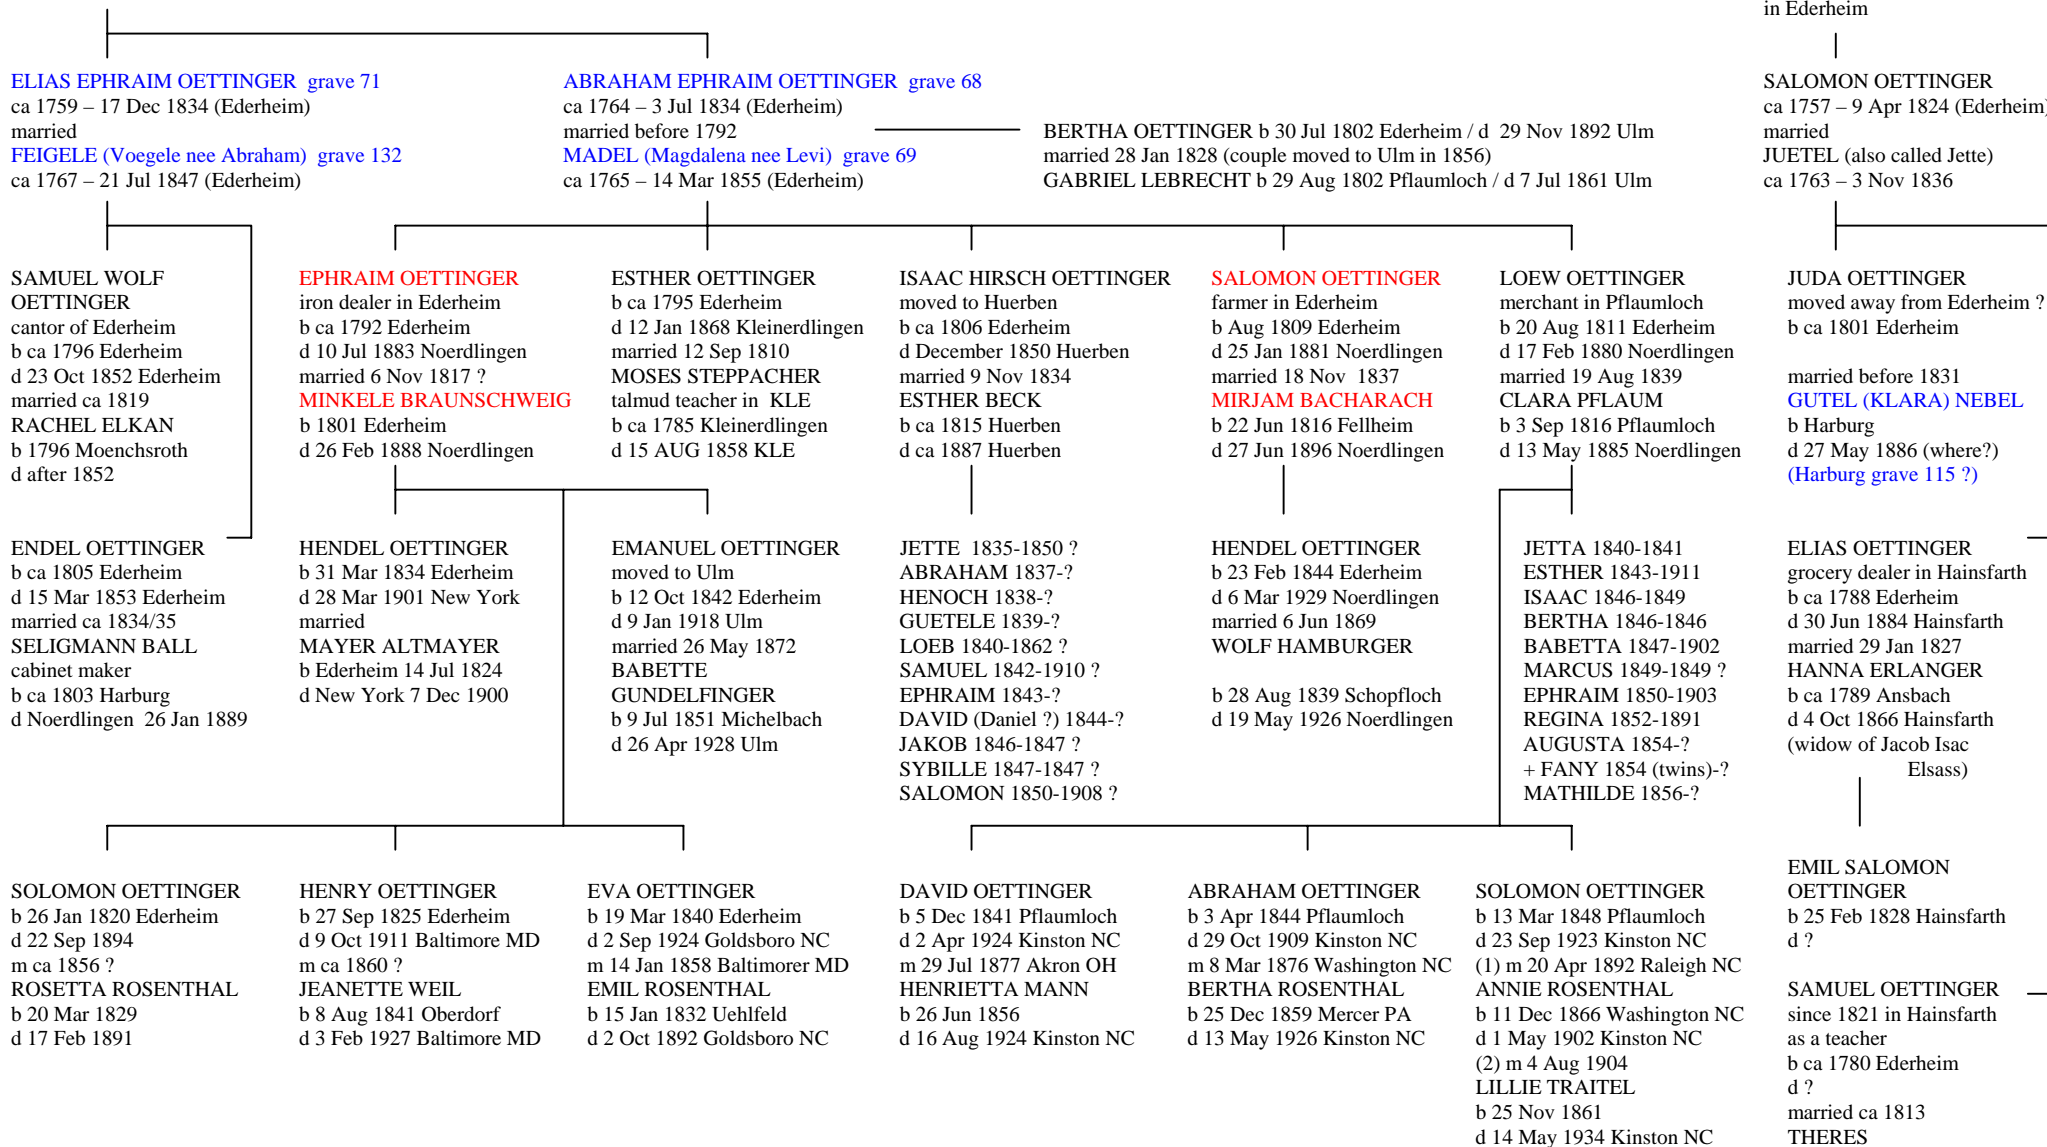

# OETTINGER FAMILY OF EDERHEIM

Version 05

Extract of ancestral chart compiled by Rolf Hofmann ([HarburgProject@aol.com](mailto:HarburgProject@aol.com)) in cooperation with William Oettinger Ross

EPHRAIM in Ederheim died 24 Jul 1786 – his widow died 25 Feb 1802 (information from Harburg Jewish cemetery burial list)

Names in blue = these graves still exist at Jewish cemetery Harburg

Names in red = these graves still exist at Jewish cemetery Noerdlingen